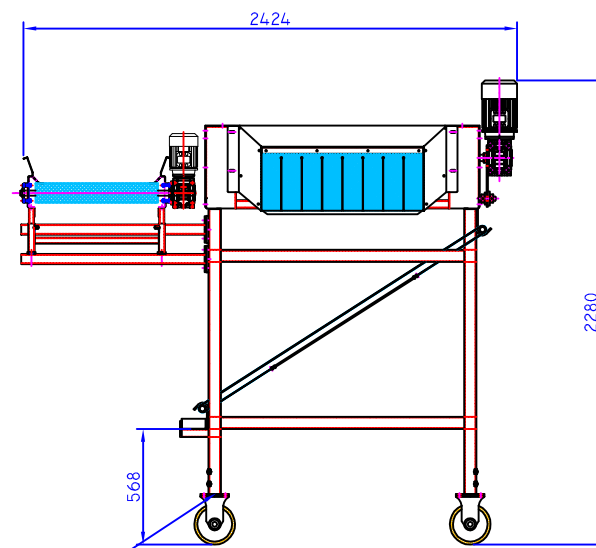

—BYPASSBELT 225X60 WITH CLEATS

HEIGHT ADJUSTABLE +500MM

POTATO DRYER 100-12